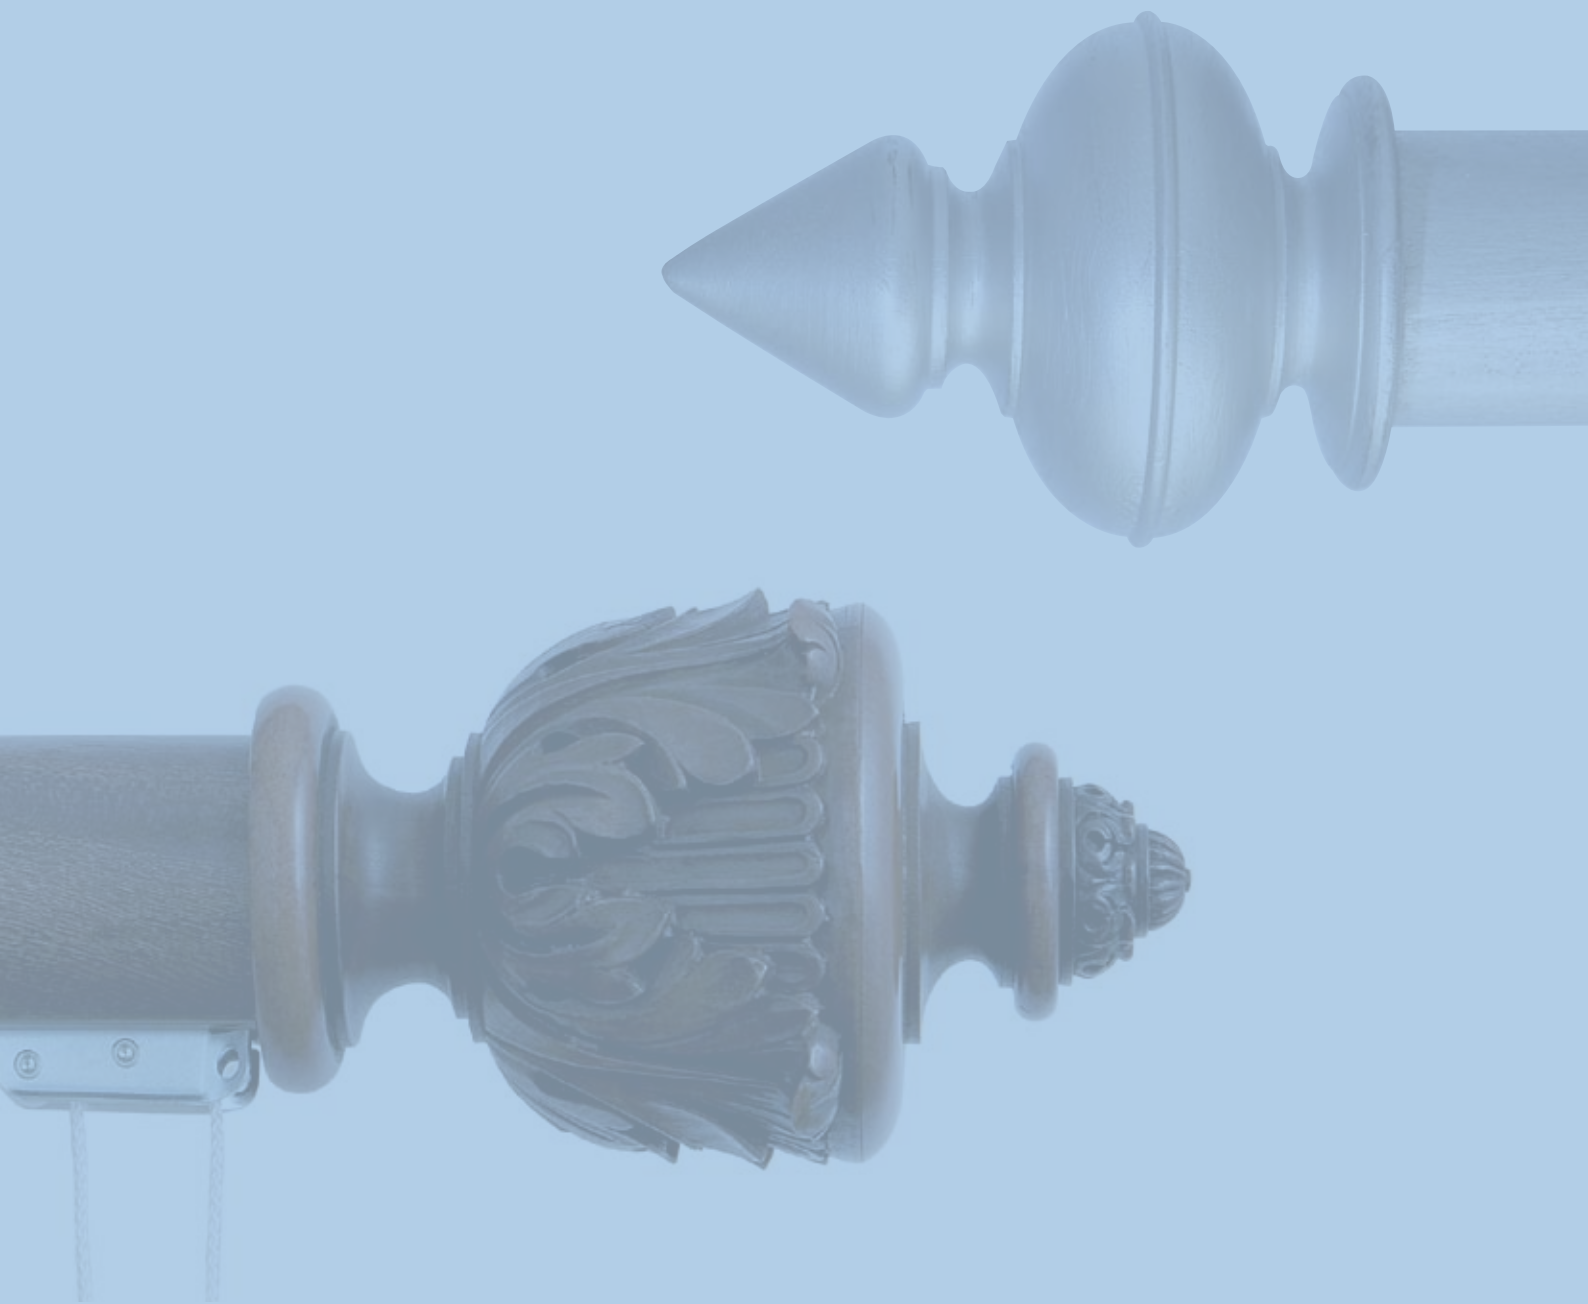

TILLYS
POBOX 330
Waterlooville
PO7 9BX

T: 023 9225 2525
W: www.tillysinteriors.com